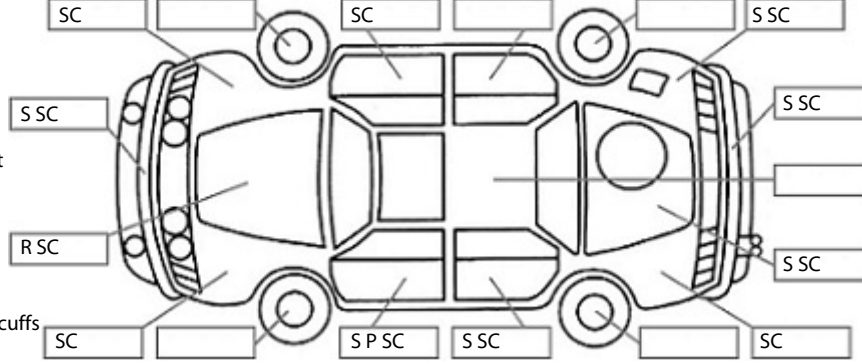

<b>Make:</b> Mitsubishi	<b>Model:</b> Triton	<b>Body Style:</b> Utility
<b>Year:</b> 2019	<b>Registration:</b> MJP205	<b>Reg Expiry:</b> 10 Dec 2024
<b>WoF Expiry:</b> 13 Sep 2025	<b>Odometer:</b> 198,612 Kms	<b>Good No:</b> 26402415
<b>VIN:</b> MMAJLKL10KH01686	<b>Next Service:</b> 208,847 km	<b>Service History:</b> No

**Key:**

- S = scratch
- D = dent
- R = rust
- PT = paint defect
- C = crack
- P = pin dent
- \* = decals
- SC = stone chips
- W = significant scuffs

**Body Inspection Comments**

Windscreen crack in cva.

**General Comments**

Fault codes.

Road Conditions During Test Drive: Dry

Engine Timing Mechanism: Timing Chain  
Evidence of Cam Belt Replacement: Not Applicable Kms:

	Pass	Fail	N/A
<b>Engine</b>			
Oil level	✓		
Smoke & fumes	✓		
Performance	✓		
Noise	✓		
<b>Cooling System</b>			
Coolant condition	✓		
Performance	✓		
Radiator / Hoses (visual)	✓		
<b>Transmission</b>			
Operation	✓		
Noise	✓		
Clutch			✓
CV joints	✓		
Wheel bearings	✓		
<b>Brakes</b>			
Performance	✓		
Hand Brake	✓		
<b>Tyres</b> (lowest observed tread depth of tyres)			
Left front	10	mm	
Right front	10	mm	
Left rear	10	mm	
Right rear	10	mm	
Spare		Yes	
<b>Suspension</b>			
Suspension performance	✓		
Steering performance	✓		
Shock absorbers	✓		
<b>Air Conditioning / Heater</b>			
Operation	✓		
<b>Electrical / Accessories</b>			
Head lights	✓		
Tail lights	✓		
Indicators	✓		
Dashboard warning lights	✓		
Wipers (front & rear)	✓		
Window winder FL	✓		
Window winder FR	✓		
Window winder RL	✓		
Window winder RR	✓		
Rear view mirrors	✓		
Radio (basic test only)	✓		
CD (basic test only)			✓
Number of keys	2		
Central locking	✓		
Remote locking	✓		
Sat. Nav. (basic test only)			✓
Reversing camera	✓		