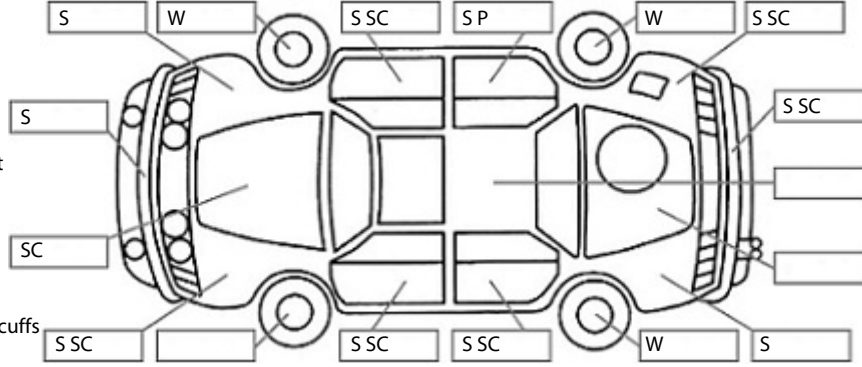

**Key:**

- S = scratch
- D = dent
- R = rust
- PT = paint defect
- C = crack
- P = pin dent
- \* = decals
- SC = stone chips
- W = significant scuffs

Body Inspection Comments

Note: some defects & blemishes may not be displayed in the diagram

Conditions During Body Inspection: Dry

Under Carriage & Under Bonnet Inspection Comments

RWD.  
L/F shock leaking.

Interior Comments

Seats	Good
Carpets	Good
Panels	Good
Dashboard	Good

General Comments

Fault codes.

Road Conditions During Test Drive: Dry

Engine Timing Mechanism: Timing Chain  
Evidence of Cam Belt Replacement: Not Applicable Kms:

	Pass	Fail	N/A
<b>Engine</b>			
Oil level	✓		
Smoke & fumes	✓		
Performance	✓		
Noise	✓		
<b>Cooling System</b>			
Coolant condition	✓		
Performance	✓		
Radiator / Hoses (visual)	✓		
<b>Transmission</b>			
Operation	✓		
Noise	✓		
Clutch			✓
CV joints	✓		
Wheel bearings	✓		
<b>Brakes</b>			
Performance	✓		
Hand Brake	✓		
<b>Tyres</b> (lowest observed tread depth of tyres)			
Left front	4	mm	
Right front	4	mm	
Left rear	7	mm	
Right rear	7	mm	
Spare		N/A	
<b>Suspension</b>			
Suspension performance	✓		
Steering performance	✓		
Shock absorbers	✓		
<b>Air Conditioning / Heater</b>			
Operation	✓		
<b>Electrical / Accessories</b>			
Head lights	✓		
Tail lights	✓		
Indicators	✓		
Dashboard warning lights	✓		
Wipers (front & rear)	✓		
Window winder FL	✓		
Window winder FR	✓		
Window winder RL	✓		
Window winder RR	✓		
Rear view mirrors	✓		
Radio (basic test only)	✓		
CD (basic test only)	✓		
Number of keys	1		
Central locking	✓		
Remote locking	✓		
Sat. Nav. (basic test only)	✓		
Reversing camera	✓		