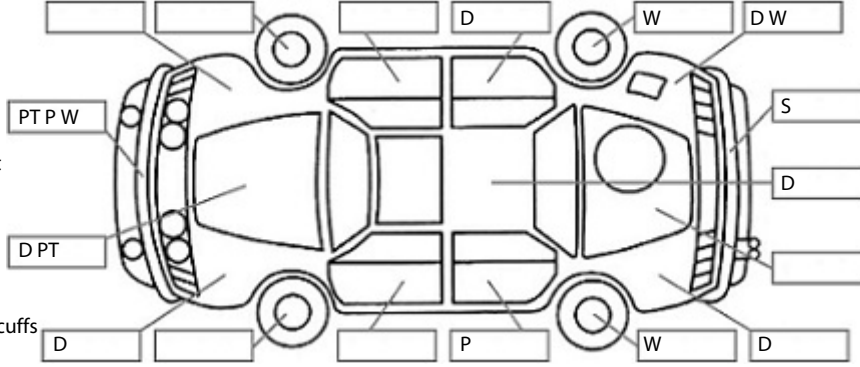

Key:

- S = scratch
- D = dent
- R = rust
- PT = paint defect
- C = crack
- P = pin dent
- * = decals
- SC = stone chips
- W = significant scuffs

Body Inspection Comments

Moisture in front left headlight

Note: some defects & blemishes may not be displayed in the diagram

Engine Timing Mechanism: Timing Chain
Evidence of Cam Belt Replacement: Not Applicable Kms:

	Pass	Fail	N/A
Engine			
Oil level	✓		
Smoke & fumes	✓		
Performance	✓		
Noise	✓		
Cooling System			
Coolant condition	✓		
Performance	✓		
Radiator / Hoses (visual)	✓		
Transmission			
Operation	✓		
Noise	✓		
Clutch			✓
CV joints	✓		
Wheel bearings	✓		
Brakes			
Performance	✓		
Hand Brake	✓		
Tyres (lowest observed tread depth of tyres)			
Left front	4.0	mm	
Right front	4.8	mm	
Left rear	1.1	mm	
Right rear	3.2	mm	
Spare	Yes		
Suspension			
Suspension performance	✓		
Steering performance	✓		
Shock absorbers	✓		
Air Conditioning / Heater			
Operation	✓		
Electrical / Accessories			
Head lights	✓		
Tail lights	✓		
Indicators	✓		
Dashboard warning lights	✓		
Wipers (front & rear)	✓		
Window winder FL	✓		
Window winder FR	✓		
Window winder RL	✓		
Window winder RR	✓		
Rear view mirrors	✓		
Radio (basic test only)	✓		
CD (basic test only)	✓		
Number of keys	1		
Central locking	✓		
Remote locking			✓
Sat. Nav. (basic test only)			✓
Reversing camera			✓