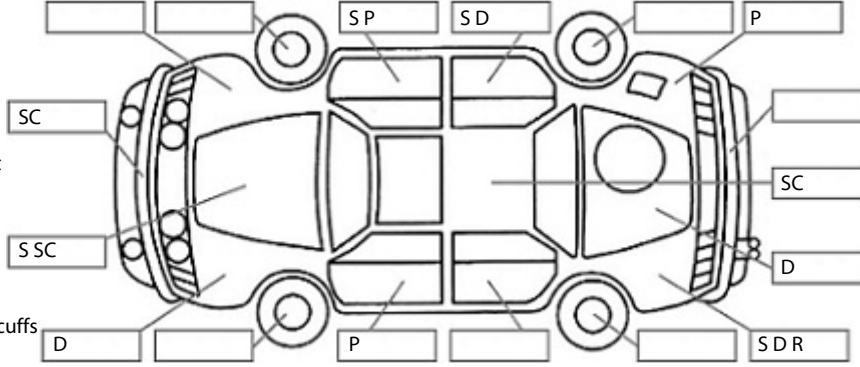

<b>Make:</b> Mazda	<b>Model:</b> Bt-50	<b>Body Style:</b> Utility
<b>Year:</b> 2020	<b>Registration:</b> NBS349	<b>Reg Expiry:</b> 24 Mar 2025
<b>WoF Expiry:</b> 11 Oct 2024	<b>Odometer:</b> 50,078 Kms	<b>Good No:</b> 26402231
<b>VIN:</b> MM0UR0YG10008476	<b>Next Service:</b> 56,800 km	<b>Service History:</b> Yes

**Key:**

- S = scratch
- D = dent
- R = rust
- PT = paint defect
- C = crack
- P = pin dent
- \* = decals
- SC = stone chips
- W = significant scuffs

**Body Inspection Comments**

Note: some defects & blemishes may not be displayed in the diagram

R/R tail light has extra bulb in lens not connected.

Conditions During Body Inspection: Dry

**Under Carriage & Under Bonnet Inspection Comments**

RWD.

**Interior Comments**

Seats	Poor
Carpets	Good
Panels	Good
Dashboard	Good