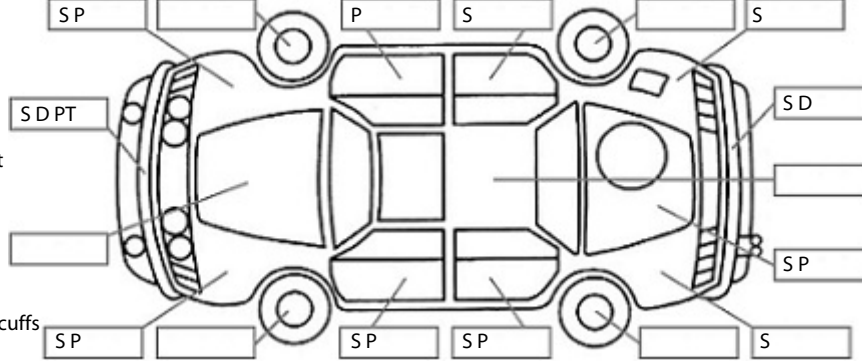

<b>Make:</b> Holden	<b>Model:</b> Colorado	<b>Body Style:</b> Utility
<b>Year:</b> 2019	<b>Registration:</b> MEB189	<b>Reg Expiry:</b> 29 May 2025
<b>WoF Expiry:</b> 17 Jun 2025	<b>Odometer:</b> 130,390 Kms	<b>Good No:</b> 26402188
<b>VIN:</b> MMU148EK0KH66193	<b>Next Service:</b> 145,000kms	<b>Service History:</b> Yes

**Key:**

- S = scratch
- D = dent
- R = rust
- PT = paint defect
- C = crack
- P = pin dent
- \* = decals
- SC = stone chips
- W = significant scuffs

Note: some defects & blemishes may not be displayed in the diagram

**Body Inspection Comments**

Right rear door seal small tear.  
Windscreen top tint small scratch.  
Only has driver's window monsoon.

Conditions During Body Inspection: Dry

**Under Carriage & Under Bonnet Inspection Comments**