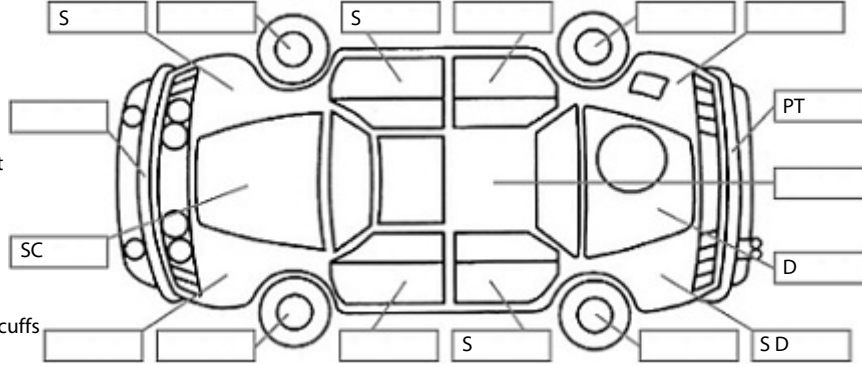

**Key:**

- S = scratch
- D = dent
- R = rust
- PT = paint defect
- C = crack
- P = pin dent
- \* = decals
- SC = stone chips
- W = significant scuffs

**Body Inspection Comments**

Right tail light lens crack.