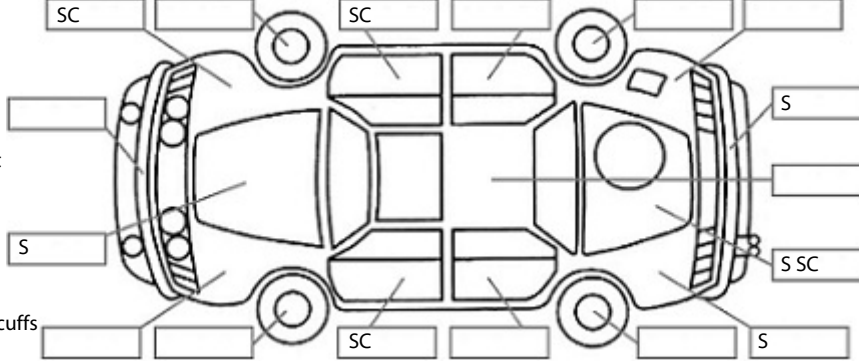

**Key:**

- S = scratch
- D = dent
- R = rust
- PT = paint defect
- C = crack
- P = pin dent
- \* = decals
- SC = stone chips
- W = significant scuffs

**Body Inspection Comments**

Mirror casings need paint ,