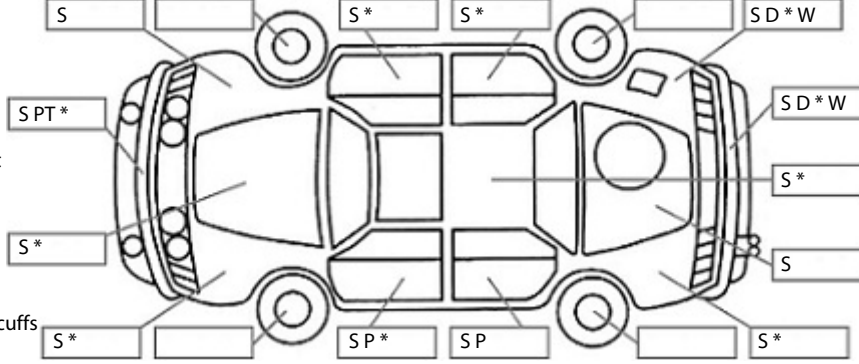

Key:

- S = scratch
- D = dent
- R = rust
- PT = paint defect
- C = crack
- P = pin dent
- * = decals
- SC = stone chips
- W = significant scuffs

Note: some defects & blemishes may not be displayed in the diagram

Body Inspection Comments

Large stone chip outside of CVA
Roof front panel wrapped - bubbling

Conditions During Body Inspection: Dry

Under Carriage & Under Bonnet Inspection Comments

Interior Comments

Seats	Good
Carpets	Good
Panels	Good
Dashboard	Good

General Comments

Turbo

Road Conditions During Test Drive: Dry

Engine Timing Mechanism: Timing Chain
Evidence of Cam Belt Replacement: Not Applicable Kms:

	Pass	Fail	N/A
Engine			
Oil level	✓		
Smoke & fumes	✓		
Performance	✓		
Noise	✓		
Cooling System			
Coolant condition	✓		
Performance	✓		
Radiator / Hoses (visual)	✓		
Transmission			
Operation	✓		
Noise	✓		
Clutch			✓
CV joints	✓		
Wheel bearings	✓		
Brakes			
Performance	✓		
Hand Brake	✓		
Tyres (lowest observed tread depth of tyres)			
Left front	6.5	mm	
Right front	6.5	mm	
Left rear	6.5	mm	
Right rear	6.5	mm	
Spare	No		
Suspension			
Suspension performance	✓		
Steering performance	✓		
Shock absorbers	✓		
Air Conditioning / Heater			
Operation	✓		
Electrical / Accessories			
Head lights	✓		
Tail lights	✓		
Indicators	✓		
Dashboard warning lights	✓		
Wipers (front & rear)	✓		
Window winder FL	✓		
Window winder FR	✓		
Window winder RL	✓		
Window winder RR	✓		
Rear view mirrors	✓		
Radio (basic test only)	✓		
CD (basic test only)			✓
Number of keys	1		
Central locking	✓		
Remote locking	✓		
Sat. Nav. (basic test only)		✓	
Reversing camera	✓		