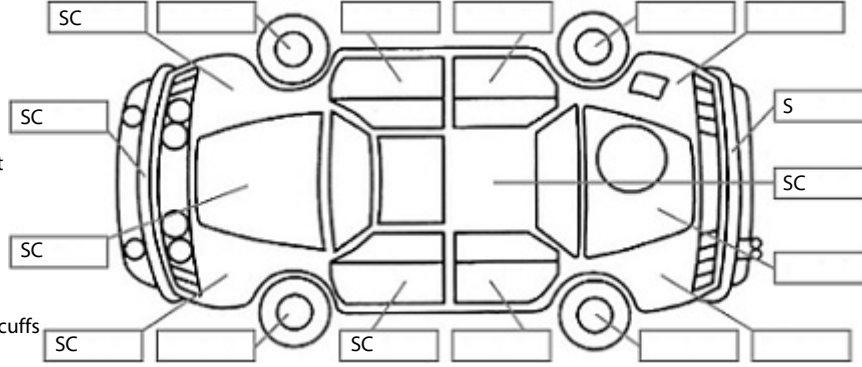

**Key:**

- S = scratch
- D = dent
- R = rust
- PT = paint defect
- C = crack
- P = pin dent
- \* = decals
- SC = stone chips
- W = significant scuffs

Body Inspection Comments

Chips left A pillar,

Note: some defects & blemishes may not be displayed in the diagram

Engine Timing Mechanism: Timing Chain  
Evidence of Cam Belt Replacement: Not Applicable Kms:

	Pass	Fail	N/A
<b>Engine</b>			
Oil level	✓		
Smoke & fumes	✓		
Performance	✓		
Noise	✓		
<b>Cooling System</b>			
Coolant condition	✓		
Performance	✓		
Radiator / Hoses (visual)	✓		
<b>Transmission</b>			
Operation	✓		
Noise	✓		
Clutch			✓
CV joints	✓		
Wheel bearings	✓		
<b>Brakes</b>			
Performance	✓		
Hand Brake	✓		
<b>Tyres</b> (lowest observed tread depth of tyres)			
Left front	4	mm	
Right front	3.5	mm	
Left rear	4	mm	
Right rear	5	mm	
Spare		Yes	
<b>Suspension</b>			
Suspension performance	✓		
Steering performance	✓		
Shock absorbers	✓		
<b>Air Conditioning / Heater</b>			
Operation	✓		
<b>Electrical / Accessories</b>			
Head lights	✓		
Tail lights	✓		
Indicators	✓		
Dashboard warning lights	✓		
Wipers (front & rear)	✓		
Window winder FL	✓		
Window winder FR	✓		
Window winder RL	✓		
Window winder RR	✓		
Rear view mirrors	✓		
Radio (basic test only)	✓		
CD (basic test only)			✓
Number of keys	2		
Central locking	✓		
Remote locking	✓		
Sat. Nav. (basic test only)	✓		
Reversing camera	✓		