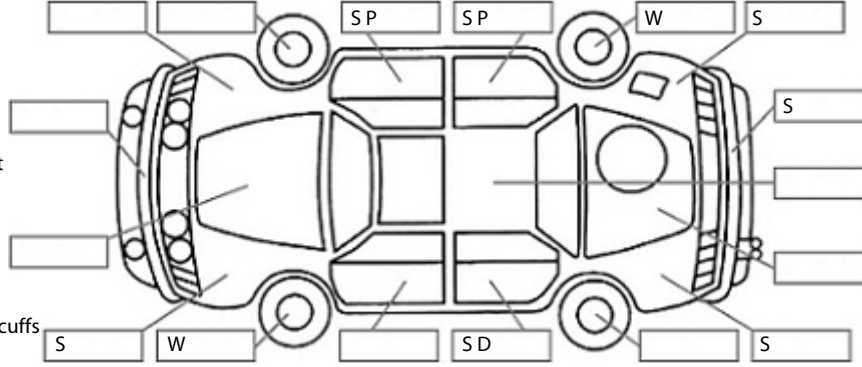

Make: Ssangyong	Model: Tivoli	Body Style: SUV
Year: 2015	Registration: JLY799	Reg Expiry: 31 Dec 2024
WoF Expiry: 10 Sep 2025	Odometer: 65,458 Kms	Good No: 26400084
VIN: KPT30B1VSFP041405	Next Service: 73000	Service History: No

Key:

- S = scratch
- D = dent
- R = rust
- PT = paint defect
- C = crack
- P = pin dent
- * = decals
- SC = stone chips
- W = significant scuffs

Body Inspection Comments

Note: some defects & blemishes may not be displayed in the diagram

Engine Timing Mechanism: Timing Chain
Evidence of Cam Belt Replacement: Not Applicable Kms:

	Pass	Fail	N/A
Engine			
Oil level	✓		
Smoke & fumes	✓		
Performance	✓		
Noise	✓		
Cooling System			
Coolant condition	✓		
Performance	✓		
Radiator / Hoses (visual)	✓		
Transmission			
Operation	✓		
Noise	✓		
Clutch			✓
CV joints	✓		
Wheel bearings	✓		
Brakes			
Performance	✓		
Hand Brake	✓		
Tyres (lowest observed tread depth of tyres)			
Left front	5	mm	
Right front	6	mm	
Left rear	3	mm	
Right rear	6	mm	
Spare		Yes	
Suspension			
Suspension performance	✓		
Steering performance	✓		
Shock absorbers	✓		
Air Conditioning / Heater			
Operation	✓		
Electrical / Accessories			
Head lights	✓		
Tail lights	✓		
Indicators	✓		
Dashboard warning lights	✓		
Wipers (front & rear)	✓		
Window winder FL	✓		
Window winder FR	✓		
Window winder RL	✓		
Window winder RR	✓		
Rear view mirrors	✓		
Radio (basic test only)	✓		
CD (basic test only)			✓
Number of keys	2		
Central locking	✓		
Remote locking	✓		
Sat. Nav. (basic test only)			✓
Reversing camera	✓		