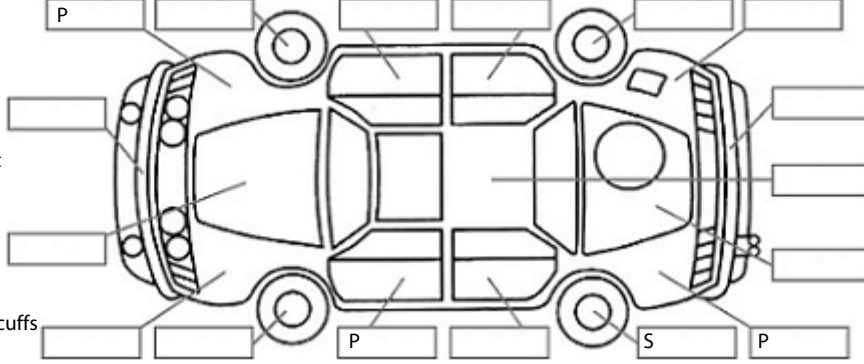

Key:

- S = scratch
- D = dent
- R = rust
- PT = paint defect
- C = crack
- P = pin dent
- * = decals
- SC = stone chips
- W = significant scuffs

Body Inspection Comments

Rear of headliner holes.

Note: some defects & blemishes may not be displayed in the diagram