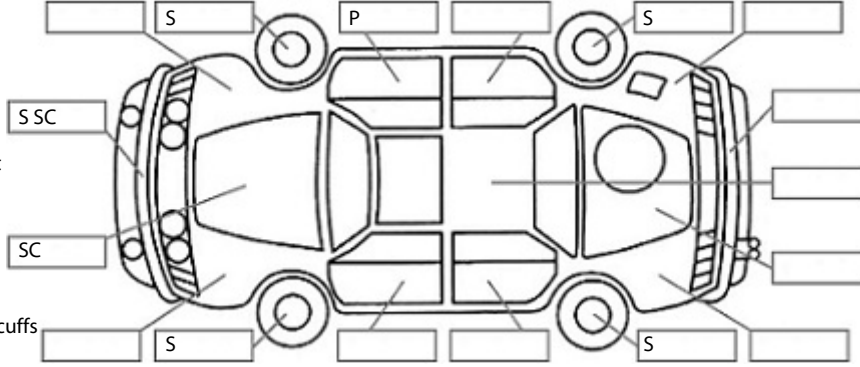

Make: Land Rover	Model: Discovery	Body Style: SUV
Year: 2011	Registration: LYW173	Reg Expiry: 24 Jan 2025
WoF Expiry: 30 Sep 2025	Odometer: 132,852 Kms	Good No: 26398584
VIN: SALLAJAD3CA599039	Next Service: 141,800kms	Service History: No

Key:

- S = scratch
- D = dent
- R = rust
- PT = paint defect
- C = crack
- P = pin dent
- * = decals
- SC = stone chips
- W = significant scuffs

Body Inspection Comments

Note: some defects & blemishes may not be displayed in the diagram

Plastic cover missing off left side wing mirror.

Conditions During Body Inspection: Wet

Under Carriage & Under Bonnet Inspection Comments

Oil leak from front bottom corner of engine block & from between engine & gearbox.

Interior Comments

Seats	Good
Carpets	Good
Panels	Average
Dashboard	Good

General Comments

Leather damaged on right rear interior door panel.

Road Conditions During Test Drive: Wet

Engine Timing Mechanism: Timing Chain
Evidence of Cam Belt Replacement: Not Applicable Kms: