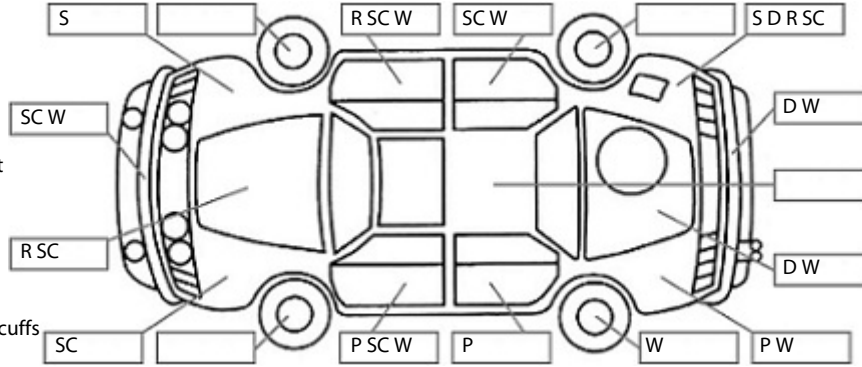

Make: Nissan	Model: NV350	Body Style: Van
Year: 2018	Registration: NRG219	Reg Expiry: 01 Apr 2025
WoF Expiry: 02 Jan 2026	Odometer: 77,289 Kms	Good No: 26398005
VIN: 7AT0DH8RX2110923E	Next Service: 92000	Service History: No

Key:

- S = scratch
- D = dent
- R = rust
- PT = paint defect
- C = crack
- P = pin dent
- * = decals
- SC = stone chips
- W = significant scuffs

Body Inspection Comments

Note: some defects & blemishes may not be displayed in the diagram

Left sill dented and rusty

Conditions During Body Inspection: Dry

Under Carriage & Under Bonnet Inspection Comments

Minor underbody surface rust

Interior Comments

Seats	Average
Carpets	Average
Panels	Average
Dashboard	Average