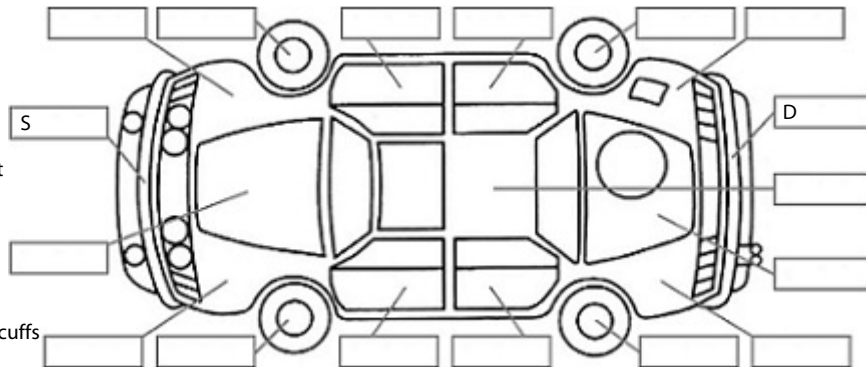

Key:

- S = scratch
- D = dent
- R = rust
- PT = paint defect
- C = crack
- P = pin dent
- * = decals
- SC = stone chips
- W = significant scuffs

Body Inspection Comments

Handle broken on rear tray box.

Note: some defects & blemishes may not be displayed in the diagram