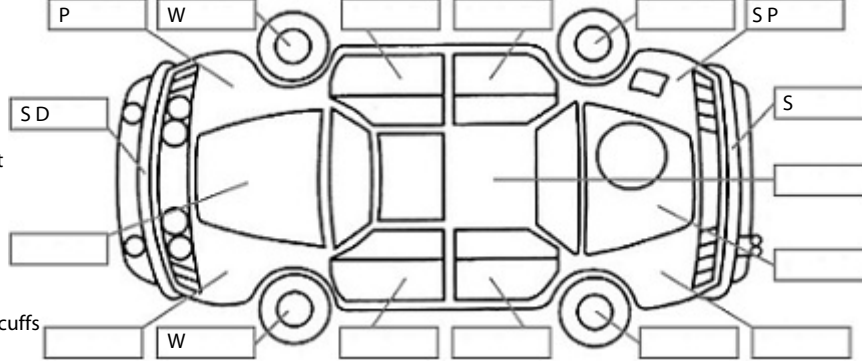

Key:

- S = scratch
- D = dent
- R = rust
- PT = paint defect
- C = crack
- P = pin dent
- * = decals
- SC = stone chips
- W = significant scuffs

Body Inspection Comments

Drivers interior panel worn.

Note: some defects & blemishes may not be displayed in the diagram

Conditions During Body Inspection: Dry

Under Carriage & Under Bonnet Inspection Comments

Rear wheel drive.
Oil leak in engine bay and underneath.
Front brake pads and rotors

Interior Comments

Seats	Average
Carpets	Average
Panels	Average
Dashboard	Good