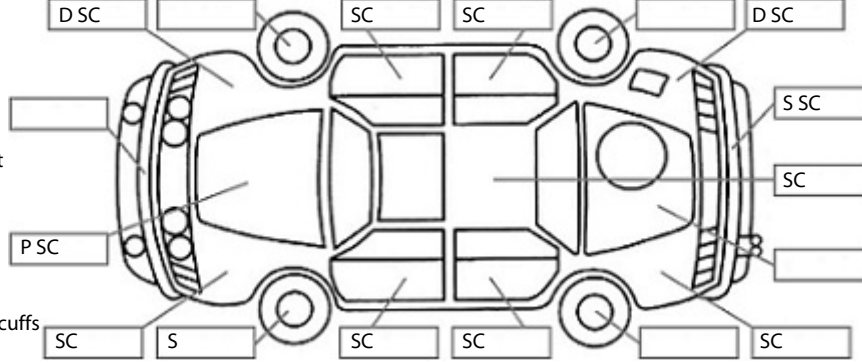

Make: Nissan	Model: Skyline	Body Style: Sedan
Year: 2013	Registration: NEC286	Reg Expiry: 15 May 2025
WoF Expiry: 18 Oct 2025	Odometer: 159,632 Kms	Good No: 26395621
VIN: 7AT0DH12X20601168	Next Service: 165,000 Kms	Service History: No

Key:

- S = scratch
- D = dent
- R = rust
- PT = paint defect
- C = crack
- P = pin dent
- * = decals
- SC = stone chips
- W = significant scuffs

Body Inspection Comments

Tyre repair kit as opposed to spare wheel.
Stonechip in windscreen in black area.