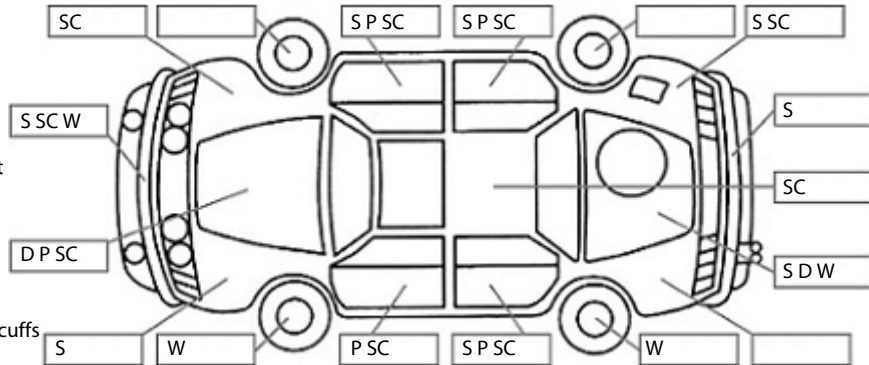

Key:

- S = scratch
- D = dent
- R = rust
- PT = paint defect
- C = crack
- P = pin dent
- * = decals
- SC = stone chips
- W = significant scuffs

Body Inspection Comments

Note: some defects & blemishes may not be displayed in the diagram

Front bumper fits poorly.
left wing mirror scuffed.
Rust chips in roof.
Aerial broken.

Conditions During Body Inspection: Dry

Under Carriage & Under Bonnet Inspection Comments

Interior Comments

Seats	Good
Carpets	Good
Panels	right rear handle surround torn
Dashboard	Good