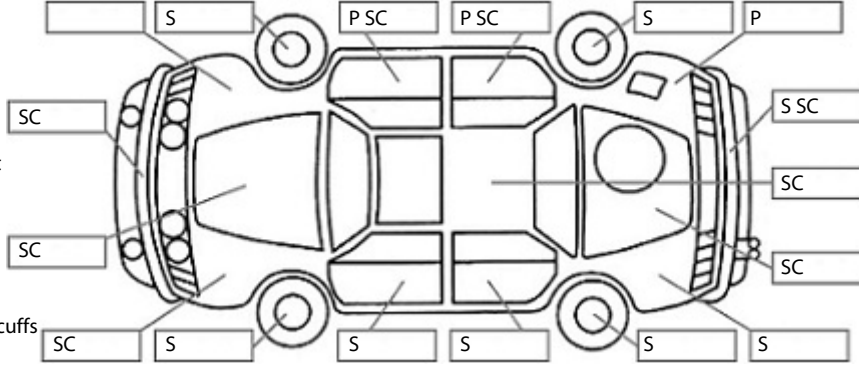

Key:

- S = scratch
- D = dent
- R = rust
- PT = paint defect
- C = crack
- P = pin dent
- * = decals
- SC = stone chips
- W = significant scuffs

Body Inspection Comments

Note: some defects & blemishes may not be displayed in the diagram

Engine Timing Mechanism: Timing Chain
Evidence of Cam Belt Replacement: Not Applicable Kms:

	Pass	Fail	N/A
Engine			
Oil level	✓		
Smoke & fumes	✓		
Performance	✓		
Noise	✓		
Cooling System			
Coolant condition	✓		
Performance			✓
Radiator / Hoses (visual)	✓		
Transmission			
Operation	✓		
Noise	✓		
Clutch	✓		
CV joints	✓		
Wheel bearings	✓		
Brakes			
Performance	✓		
Hand Brake	✓		
Tyres (lowest observed tread depth of tyres)			
Left front	6.0	mm	
Right front	6.0	mm	
Left rear	4.0	mm	
Right rear	5.0	mm	
Spare	Yes		
Suspension			
Suspension performance	✓		
Steering performance	✓		
Shock absorbers	✓		
Air Conditioning / Heater			
Operation	✓		
Electrical / Accessories			
Head lights	✓		
Tail lights	✓		
Indicators	✓		
Dashboard warning lights	✓		
Wipers (front & rear)	✓		
Window winder FL	✓		
Window winder FR	✓		
Window winder RL	✓		
Window winder RR	✓		
Rear view mirrors	✓		
Radio (basic test only)	✓		
CD (basic test only)	✓		
Number of keys	1		
Central locking	✓		
Remote locking	✓		
Sat. Nav. (basic test only)			✓
Reversing camera			✓