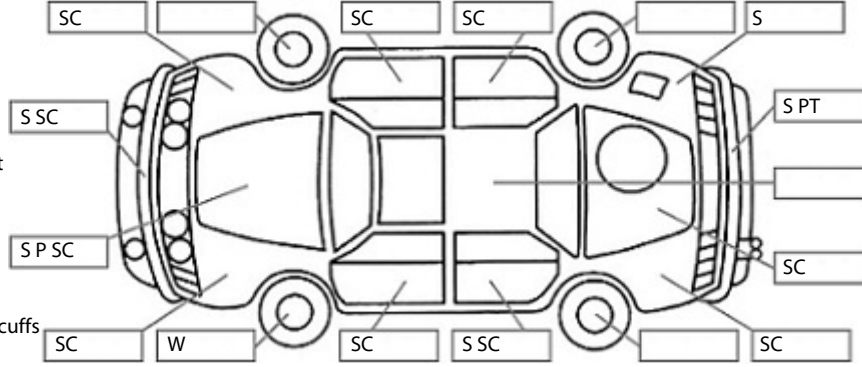

Make: Subaru	Model: Levorg	Body Style: Wagon
Year: 2016	Registration: NUB407	Reg Expiry: 21 Dec 2024
WoF Expiry: 22 Jul 2025	Odometer: 158,261 Kms	Good No: 26395096
VIN: 7AT0GF22X21071711	Next Service: 168000	Service History: No

Key:

- S = scratch
- D = dent
- R = rust
- PT = paint defect
- C = crack
- P = pin dent
- * = decals
- SC = stone chips
- W = significant scuffs

Body Inspection Comments

Note: some defects & blemishes may not be displayed in the diagram