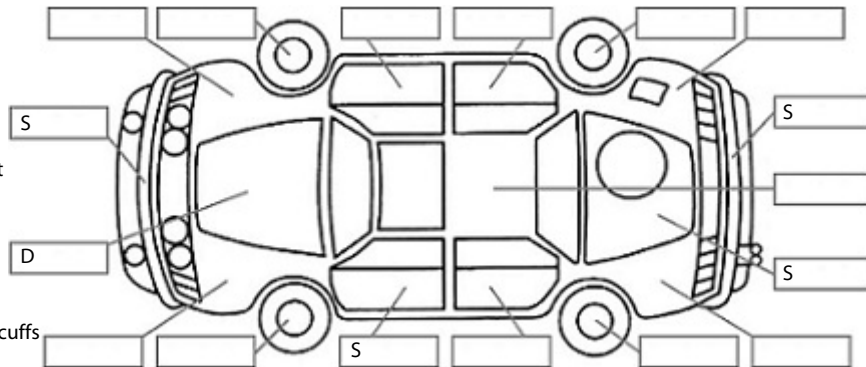

Key:

- S = scratch
- D = dent
- R = rust
- PT = paint defect
- C = crack
- P = pin dent
- * = decals
- SC = stone chips
- W = significant scuffs

Body Inspection Comments

Driver's door seal tear.

Note: some defects & blemishes may not be displayed in the diagram