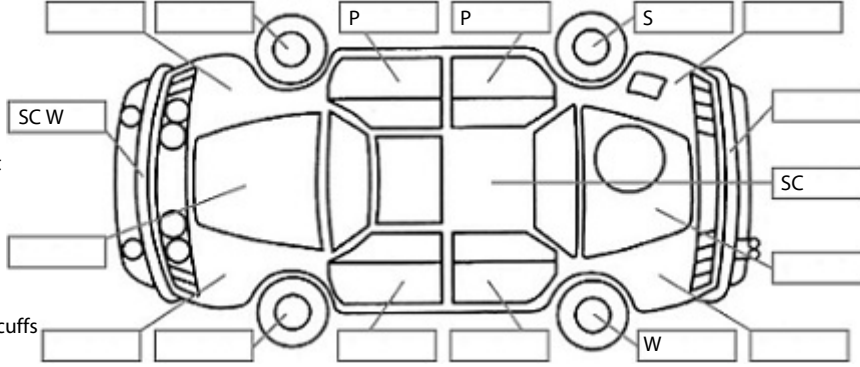

**Key:**

- S = scratch
- D = dent
- R = rust
- PT = paint defect
- C = crack
- P = pin dent
- \* = decals
- SC = stone chips
- W = significant scuffs

**Body Inspection Comments**

Minor crack edge of screen passenger side