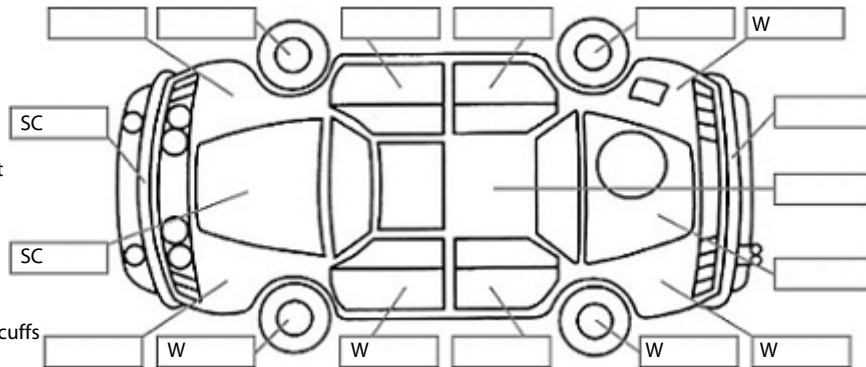

<b>Make:</b> Peugeot	<b>Model:</b> 4007	<b>Body Style:</b> SUV
<b>Year:</b> 2011	<b>Registration:</b> GDL815	<b>Reg Expiry:</b> 04 Jun 2025
<b>WoF Expiry:</b> 29 Oct 2025	<b>Odometer:</b> 220,858 Kms	<b>Good No:</b> 26393064
<b>VIN:</b> VF3VV4HK8CU800699	<b>Next Service:</b> 230613	<b>Service History:</b> No

**Key:**

- S = scratch
- D = dent
- R = rust
- PT = paint defect
- C = crack
- P = pin dent
- \* = decals
- SC = stone chips
- W = significant scuffs

Body Inspection Comments

Windscreen cracks

Note: some defects & blemishes may not be displayed in the diagram

Conditions During Body Inspection: Dry

Under Carriage & Under Bonnet Inspection Comments

Significant engine oil leaks  
Left front shock leaking

Interior Comments

Seats	Average
Carpets	Average
Panels	Average
Dashboard	Average