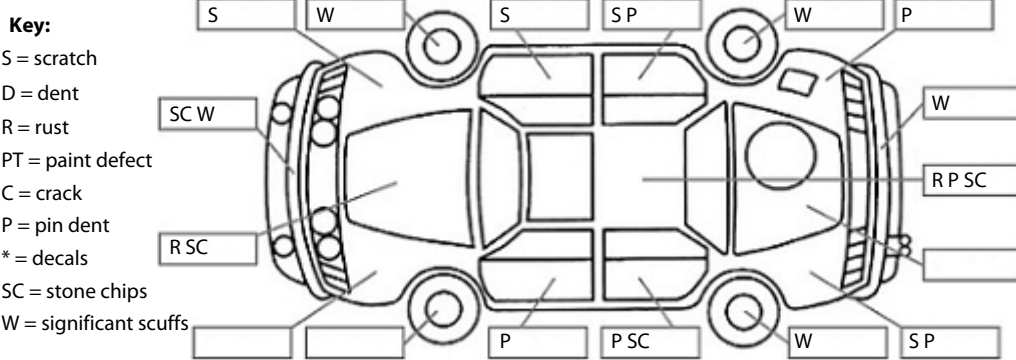

Body Inspection Comments

Front bumper misaligned

Conditions During Body Inspection: Dry

Under Carriage & Under Bonnet Inspection Comments

Underbody surface rust

Interior Comments

Seats	Good
Carpets	Good
Panels	Good
Dashboard	Good

General Comments

Blurry reverse camera view

Road Conditions During Test Drive: Dry

Engine Timing Mechanism: Timing Chain  
Evidence of Cam Belt Replacement: Not Applicable Kms:

	Pass	Fail	N/A
<b>Engine</b>			
Oil level	✓		
Smoke & fumes	✓		
Performance	✓		
Noise	✓		
<b>Cooling System</b>			
Coolant condition	✓		
Performance	✓		
Radiator / Hoses (visual)	✓		
<b>Transmission</b>			
Operation	✓		
Noise	✓		
Clutch			✓
CV joints	✓		
Wheel bearings	✓		
<b>Brakes</b>			
Performance	✓		
Hand Brake	✓		
<b>Tyres</b> (lowest observed tread depth of tyres)			
Left front	6	mm	
Right front	6	mm	
Left rear	6	mm	
Right rear	6	mm	
Spare	Yes		
<b>Suspension</b>			
Suspension performance	✓		
Steering performance	✓		
Shock absorbers	✓		
<b>Air Conditioning / Heater</b>			
Operation	✓		
<b>Electrical / Accessories</b>			
Head lights	✓		
Tail lights	✓		
Indicators	✓		
Dashboard warning lights	✓		
Wipers (front & rear)	✓		
Window winder FL	✓		
Window winder FR	✓		
Window winder RL	✓		
Window winder RR	✓		
Rear view mirrors	✓		
Radio (basic test only)	✓		
CD (basic test only)	✓		
Number of keys	2		
Central locking	✓		
Remote locking	✓		
Sat. Nav. (basic test only)			✓
Reversing camera	✓		