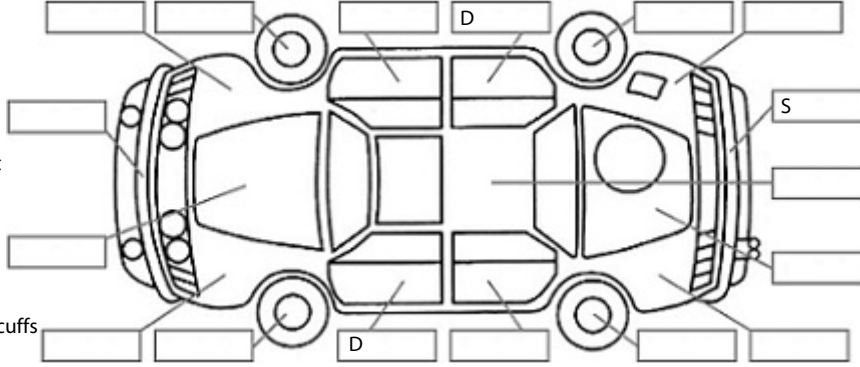

Make: Subaru	Model: Levorg	Body Style: Wagon
Year: 2015	Registration: QRE905	Reg Expiry: 13 Jul 2025
WoF Expiry: 27 Jul 2025	Odometer: 134,865 Kms	Good No: 26392099
VIN: 7AT0GF22X22008033	Next Service: 143000	Service History: Yes

Key:

- S = scratch
- D = dent
- R = rust
- PT = paint defect
- C = crack
- P = pin dent
- * = decals
- SC = stone chips
- W = significant scuffs

Body Inspection Comments

Note: some defects & blemishes may not be displayed in the diagram