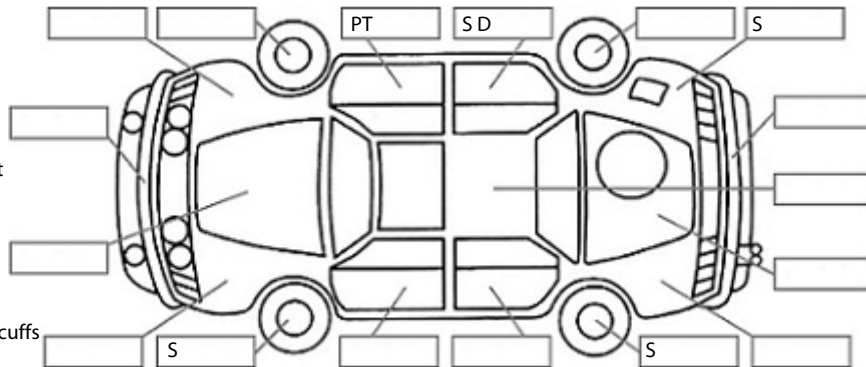

Key:

- S = scratch
- D = dent
- R = rust
- PT = paint defect
- C = crack
- P = pin dent
- * = decals
- SC = stone chips
- W = significant scuffs

Body Inspection Comments

-Headlight Foggy

Note: some defects & blemishes may not be displayed in the diagram