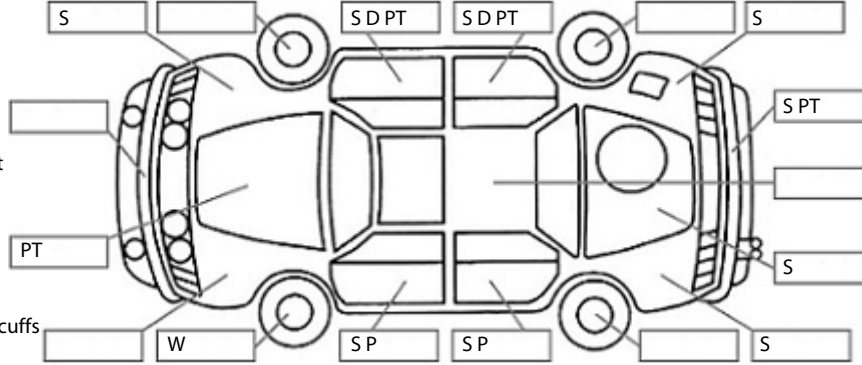

**Key:**

- S = scratch
- D = dent
- R = rust
- PT = paint defect
- C = crack
- P = pin dent
- \* = decals
- SC = stone chips
- W = significant scuffs

**Body Inspection Comments**

Left rear bumper reflector broken