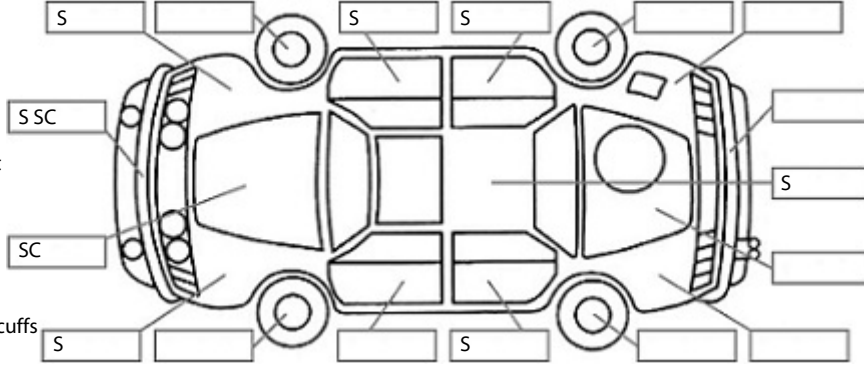

Key:

- S = scratch
- D = dent
- R = rust
- PT = paint defect
- C = crack
- P = pin dent
- * = decals
- SC = stone chips
- W = significant scuffs

Body Inspection Comments

Left wing mirror indicator broken