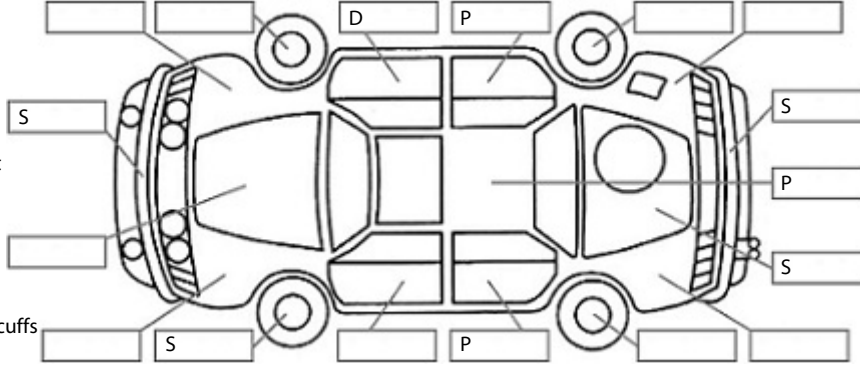

**Key:**

- S = scratch
- D = dent
- R = rust
- PT = paint defect
- C = crack
- P = pin dent
- \* = decals
- SC = stone chips
- W = significant scuffs

**Body Inspection Comments**

FR tire inside edge worn.  
Right taillight damage.

**General Comments**

W/S stone chip out of CVA.

Road Conditions During Test Drive: Dry

Engine Timing Mechanism: Timing Chain  
Evidence of Cam Belt Replacement: Not Applicable Kms:

	Pass	Fail	N/A
<b>Engine</b>			
Oil level	✓		
Smoke & fumes	✓		
Performance	✓		
Noise	✓		
<b>Cooling System</b>			
Coolant condition	✓		
Performance	✓		
Radiator / Hoses (visual)	✓		
<b>Transmission</b>			
Operation	✓		
Noise	✓		
Clutch			✓
CV joints	✓		
Wheel bearings	✓		
<b>Brakes</b>			
Performance	✓		
Hand Brake	✓		
<b>Tyres</b> (lowest observed tread depth of tyres)			
Left front	3	mm	
Right front	3	mm	
Left rear	8	mm	
Right rear	8	mm	
Spare	Yes		
<b>Suspension</b>			
Suspension performance	✓		
Steering performance	✓		
Shock absorbers	✓		
<b>Air Conditioning / Heater</b>			
Operation	✓		
<b>Electrical / Accessories</b>			
Head lights	✓		
Tail lights	✓		
Indicators	✓		
Dashboard warning lights	✓		
Wipers (front & rear)	✓		
Window winder FL	✓		
Window winder FR	✓		
Window winder RL	✓		
Window winder RR	✓		
Rear view mirrors	✓		
Radio (basic test only)	✓		
CD (basic test only)			✓
Number of keys	2		
Central locking	✓		
Remote locking	✓		
Sat. Nav. (basic test only)	✓		
Reversing camera	✓		