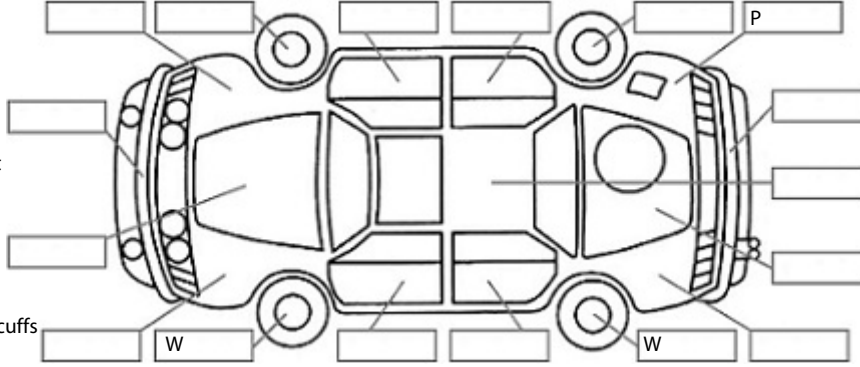

Make: Ssangyong	Model: Tivoli	Body Style: SUV
Year: 2020	Registration: QSA347	Reg Expiry: 29 Nov 2024
WoF Expiry: 23 Nov 2024	Odometer: 22,800 Kms	Good No: 26389180
VIN: KPT30B1YSLP349916	Next Service: 34000	Service History: Yes

Key:

- S = scratch
- D = dent
- R = rust
- PT = paint defect
- C = crack
- P = pin dent
- * = decals
- SC = stone chips
- W = significant scuffs

Body Inspection Comments

Note: some defects & blemishes may not be displayed in the diagram