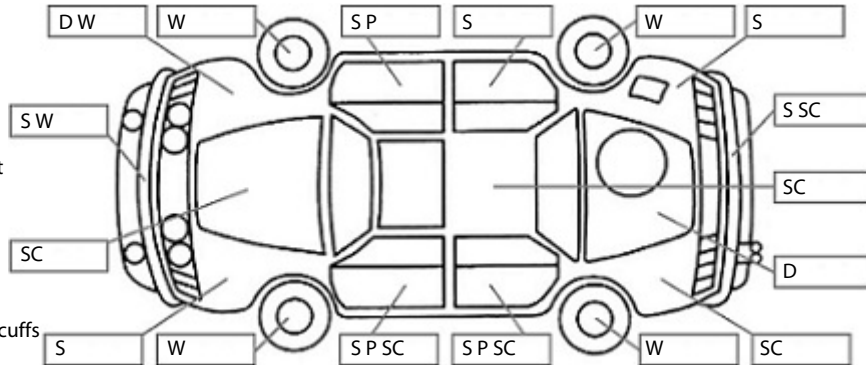

**Key:**

- S = scratch
- D = dent
- R = rust
- PT = paint defect
- C = crack
- P = pin dent
- \* = decals
- SC = stone chips
- W = significant scuffs

**Body Inspection Comments**

Note: some defects & blemishes may not be displayed in the diagram

**General Comments**

Road Conditions During Test Drive: Dry

Engine Timing Mechanism: Timing Chain  
Evidence of Cam Belt Replacement: Not Applicable Kms:

	Pass	Fail	N/A
<b>Engine</b>			
Oil level	✓		
Smoke & fumes	✓		
Performance	✓		
Noise	✓		
<b>Cooling System</b>			
Coolant condition	✓		
Performance	✓		
Radiator / Hoses (visual)	✓		
<b>Transmission</b>			
Operation	✓		
Noise	✓		
Clutch			✓
CV joints	✓		
Wheel bearings	✓		
<b>Brakes</b>			
Performance	✓		
Hand Brake	✓		
<b>Tyres</b> (lowest observed tread depth of tyres)			
Left front	4	mm	
Right front	4.5	mm	
Left rear	4.5	mm	
Right rear	5.5	mm	
Spare		N/A	
<b>Suspension</b>			
Suspension performance	✓		
Steering performance	✓		
Shock absorbers	✓		
<b>Air Conditioning / Heater</b>			
Operation	✓		
<b>Electrical / Accessories</b>			
Head lights	✓		
Tail lights	✓		
Indicators	✓		
Dashboard warning lights	✓		
Wipers (front & rear)	✓		
Window winder FL	✓		
Window winder FR	✓		
Window winder RL	✓		
Window winder RR	✓		
Rear view mirrors	✓		
Radio (basic test only)	✓		
CD (basic test only)			✓
Number of keys	1		
Central locking	✓		
Remote locking	✓		
Sat. Nav. (basic test only)			✓
Reversing camera	✓		