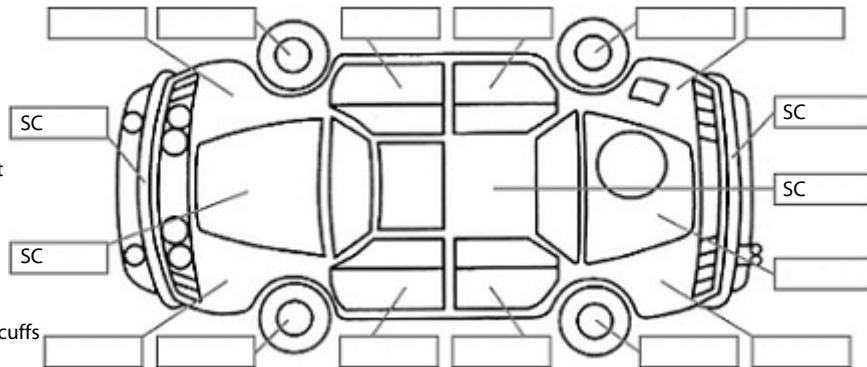

Key:

- S = scratch
- D = dent
- R = rust
- PT = paint defect
- C = crack
- P = pin dent
- * = decals
- SC = stone chips
- W = significant scuffs

Body Inspection Comments

Note: some defects & blemishes may not be displayed in the diagram

Engine Timing Mechanism: Timing Chain
 Evidence of Cam Belt Replacement: Not Applicable Kms:

	Pass	Fail	N/A
Engine			
Oil level	✓		
Smoke & fumes	✓		
Performance	✓		
Noise	✓		
Cooling System			
Coolant condition	✓		
Performance	✓		
Radiator / Hoses (visual)	✓		
Transmission			
Operation	✓		
Noise	✓		
Clutch			✓
CV joints	✓		
Wheel bearings	✓		
Brakes			
Performance	✓		
Hand Brake	✓		
Tyres (lowest observed tread depth of tyres)			
Left front	3.0	mm	
Right front	4.0	mm	
Left rear	3.0	mm	
Right rear	5.0	mm	
Spare	Yes		
Suspension			
Suspension performance	✓		
Steering performance	✓		
Shock absorbers	✓		
Air Conditioning / Heater			
Operation	✓		
Electrical / Accessories			
Head lights	✓		
Tail lights	✓		
Indicators	✓		
Dashboard warning lights	✓		
Wipers (front & rear)	✓		
Window winder FL	✓		
Window winder FR	✓		
Window winder RL	✓		
Window winder RR	✓		
Rear view mirrors	✓		
Radio (basic test only)	✓		
CD (basic test only)			✓
Number of keys	2		
Central locking	✓		
Remote locking	✓		
Sat. Nav. (basic test only)	✓		
Reversing camera	✓		