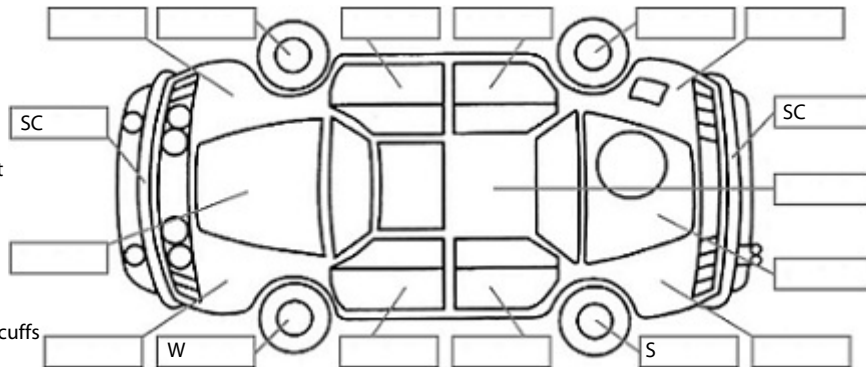

**Key:**

- S = scratch
- D = dent
- R = rust
- PT = paint defect
- C = crack
- P = pin dent
- \* = decals
- SC = stone chips
- W = significant scuffs

Body Inspection Comments

Note: some defects & blemishes may not be displayed in the diagram

Engine Timing Mechanism: Timing Chain  
 Evidence of Cam Belt Replacement: Not Applicable Kms:

	Pass	Fail	N/A
<b>Engine</b>			
Oil level	✓		
Smoke & fumes	✓		
Performance	✓		
Noise	✓		
<b>Cooling System</b>			
Coolant condition	✓		
Performance	✓		
Radiator / Hoses (visual)	✓		
<b>Transmission</b>			
Operation	✓		
Noise	✓		
Clutch			✓
CV joints	✓		
Wheel bearings	✓		
<b>Brakes</b>			
Performance	✓		
Hand Brake	✓		
<b>Tyres</b> (lowest observed tread depth of tyres)			
Left front	5.0	mm	
Right front	5.0	mm	
Left rear	4.0	mm	
Right rear	4.0	mm	
Spare	Yes		
<b>Suspension</b>			
Suspension performance	✓		
Steering performance	✓		
Shock absorbers	✓		
<b>Air Conditioning / Heater</b>			
Operation	✓		
<b>Electrical / Accessories</b>			
Head lights	✓		
Tail lights	✓		
Indicators	✓		
Dashboard warning lights	✓		
Wipers (front & rear)	✓		
Window winder FL	✓		
Window winder FR	✓		
Window winder RL	✓		
Window winder RR	✓		
Rear view mirrors	✓		
Radio (basic test only)	✓		
CD (basic test only)			✓
Number of keys	2		
Central locking	✓		
Remote locking	✓		
Sat. Nav. (basic test only)			✓
Reversing camera	✓		