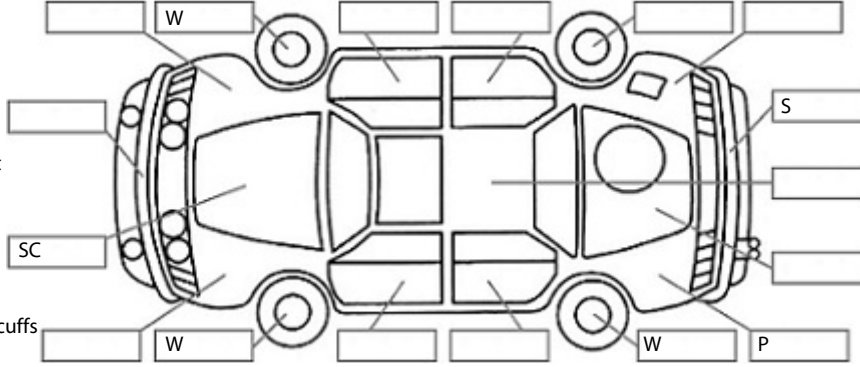

Make: KIA	Model: Sportage	Body Style: SUV
Year: 2017	Registration: KSC183	Reg Expiry: 11 Jan 2025
WoF Expiry: 16 Oct 2025	Odometer: 93,683 Kms	Good No: 26387992
VIN: KNAPN81AMH724939	Next Service: 97000	Service History: Yes

Key:

- S = scratch
- D = dent
- R = rust
- PT = paint defect
- C = crack
- P = pin dent
- * = decals
- SC = stone chips
- W = significant scuffs

Body Inspection Comments

Note: some defects & blemishes may not be displayed in the diagram

Engine Timing Mechanism: Timing Chain
Evidence of Cam Belt Replacement: Not Applicable Kms:

	Pass	Fail	N/A
Engine			
Oil level	✓		
Smoke & fumes	✓		
Performance	✓		
Noise	✓		
Cooling System			
Coolant condition	✓		
Performance	✓		
Radiator / Hoses (visual)	✓		
Transmission			
Operation	✓		
Noise	✓		
Clutch			✓
CV joints	✓		
Wheel bearings	✓		
Brakes			
Performance	✓		
Hand Brake	✓		
Tyres (lowest observed tread depth of tyres)			
Left front	4	mm	
Right front	4	mm	
Left rear	2	mm	
Right rear	2	mm	
Spare			Yes
Suspension			
Suspension performance	✓		
Steering performance	✓		
Shock absorbers	✓		
Air Conditioning / Heater			
Operation	✓		
Electrical / Accessories			
Head lights	✓		
Tail lights	✓		
Indicators	✓		
Dashboard warning lights	✓		
Wipers (front & rear)	✓		
Window winder FL	✓		
Window winder FR	✓		
Window winder RL	✓		
Window winder RR	✓		
Rear view mirrors	✓		
Radio (basic test only)	✓		
CD (basic test only)			✓
Number of keys	1		
Central locking	✓		
Remote locking	✓		
Sat. Nav. (basic test only)			✓
Reversing camera	✓		