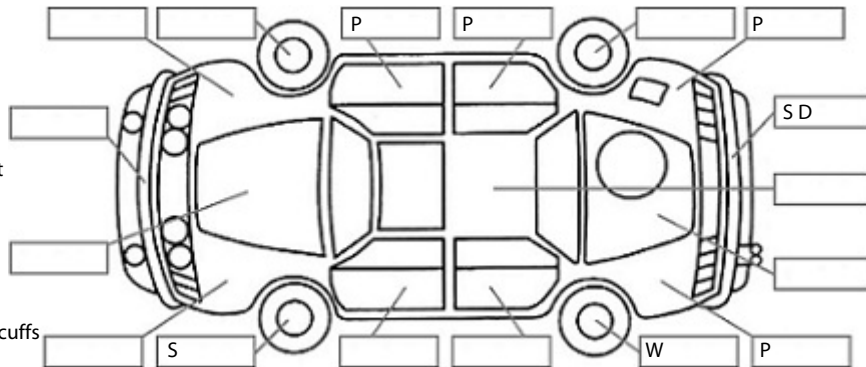

Key:

- S = scratch
- D = dent
- R = rust
- PT = paint defect
- C = crack
- P = pin dent
- * = decals
- SC = stone chips
- W = significant scuffs

Body Inspection Comments

Tail gate seal tear.
Steering wheel minor wear.