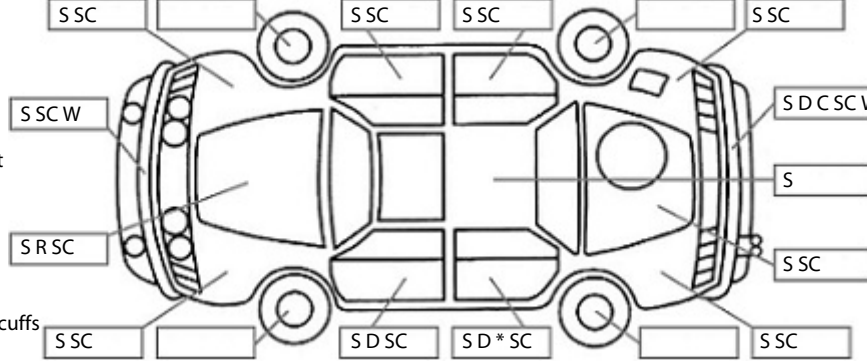

Make: Mitsubishi	Model: Delica	Body Style: Wagon
Year: 2009	Registration: MSU128	Reg Expiry: 01 Sep 2025
WoF Expiry: 04 Oct 2025	Odometer: 222,024 Kms	Good No: 26386899
VIN: 7AT0CJ0PX19211807	Next Service: 231,000	Service History: Yes

Key:

- S = scratch
- D = dent
- R = rust
- PT = paint defect
- C = crack
- P = pin dent
- * = decals
- SC = stone chips
- W = significant scuffs

Body Inspection Comments

No jack equipment.

Note: some defects & blemishes may not be displayed in the diagram

General Comments

Trim around bonnet catch broken/loose

Road Conditions During Test Drive: Dry

Engine Timing Mechanism: Timing Chain
Evidence of Cam Belt Replacement: Not Applicable Kms:

	Pass	Fail	N/A
Engine			
Oil level	✓		
Smoke & fumes	✓		
Performance	✓		
Noise	✓		
Cooling System			
Coolant condition	✓		
Performance	✓		
Radiator / Hoses (visual)	✓		
Transmission			
Operation	✓		
Noise	✓		
Clutch			✓
CV joints	✓		
Wheel bearings	✓		
Brakes			
Performance	✓		
Hand Brake	✓		
Tyres (lowest observed tread depth of tyres)			
Left front	7.0	mm	
Right front	8.0	mm	
Left rear	8.0	mm	
Right rear	8.0	mm	
Spare	Yes		
Suspension			
Suspension performance	✓		
Steering performance	✓		
Shock absorbers	✓		
Air Conditioning / Heater			
Operation	✓		
Electrical / Accessories			
Head lights	✓		
Tail lights	✓		
Indicators	✓		
Dashboard warning lights	✓		
Wipers (front & rear)	✓		
Window winder FL	✓		
Window winder FR	✓		
Window winder RL	✓		
Window winder RR	✓		
Rear view mirrors	✓		
Radio (basic test only)	✓		
CD (basic test only)	✓		
Number of keys	1		
Central locking	✓		
Remote locking	✓		
Sat. Nav. (basic test only)			✓
Reversing camera	✓		