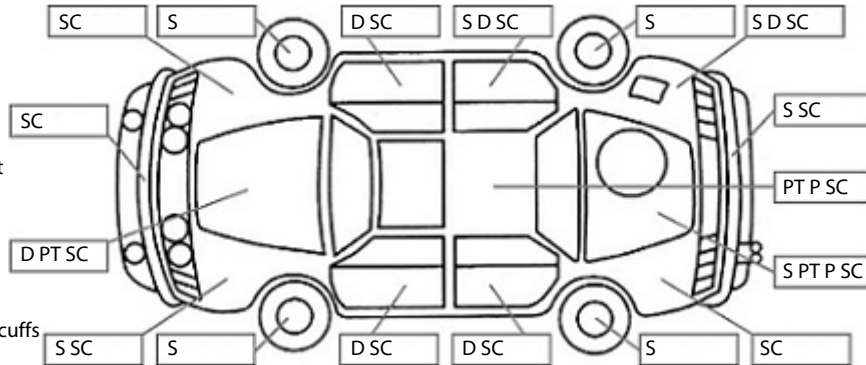

Key:

- S = scratch
- D = dent
- R = rust
- PT = paint defect
- C = crack
- P = pin dent
- * = decals
- SC = stone chips
- W = significant scuffs

Body Inspection Comments

Note: some defects & blemishes may not be displayed in the diagram

Front bumper fits poorly.
 Tailgate handle trim broken, draw handle screwed into tailgate.
 Spoiler missing.
 Paint defect on cant rails and roof rails.

Conditions During Body Inspection: Dry

Under Carriage & Under Bonnet Inspection Comments