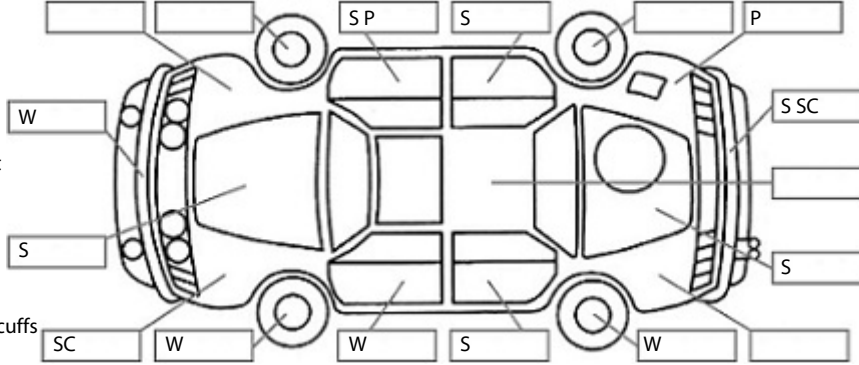

Key:

- S = scratch
- D = dent
- R = rust
- PT = paint defect
- C = crack
- P = pin dent
- * = decals
- SC = stone chips
- W = significant scuffs

Body Inspection Comments

Note: some defects & blemishes may not be displayed in the diagram

Engine Timing Mechanism: Timing Chain
Evidence of Cam Belt Replacement: Not Applicable Kms:

	Pass	Fail	N/A
Engine			
Oil level	✓		
Smoke & fumes	✓		
Performance	✓		
Noise	✓		
Cooling System			
Coolant condition	✓		
Performance	✓		
Radiator / Hoses (visual)	✓		
Transmission			
Operation	✓		
Noise	✓		
Clutch			✓
CV joints	✓		
Wheel bearings	✓		
Brakes			
Performance	✓		
Hand Brake	✓		
Tyres (lowest observed tread depth of tyres)			
Left front	5.0	mm	
Right front	5.0	mm	
Left rear	5.0	mm	
Right rear	5.0	mm	
Spare	Yes		
Suspension			
Suspension performance	✓		
Steering performance	✓		
Shock absorbers	✓		
Air Conditioning / Heater			
Operation	✓		
Electrical / Accessories			
Head lights	✓		
Tail lights	✓		
Indicators	✓		
Dashboard warning lights	✓		
Wipers (front & rear)	✓		
Window winder FL	✓		
Window winder FR	✓		
Window winder RL	✓		
Window winder RR	✓		
Rear view mirrors	✓		
Radio (basic test only)	✓		
CD (basic test only)	✓		
Number of keys	2		
Central locking	✓		
Remote locking	✓		
Sat. Nav. (basic test only)	✓		
Reversing camera	✓		