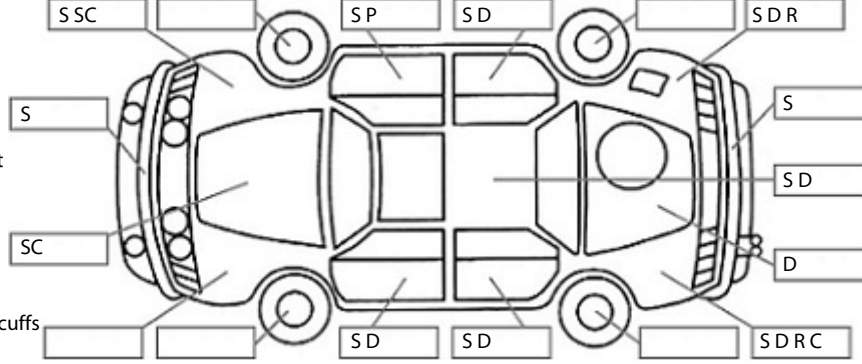

Make: Hyundai	Model: Iload	Body Style: Van
Year: 2013	Registration: GTF78	Reg Expiry: 10 Jul 2025
WoF Expiry: 15 Jul 2025	Odometer: 99,077 Kms	Good No: 26386044
VIN: KMFWBX7KMDU5499	Next Service: 112,000 km	Service History: Yes

Key:

- S = scratch
- D = dent
- R = rust
- PT = paint defect
- C = crack
- P = pin dent
- * = decals
- SC = stone chips
- W = significant scuffs

Body Inspection Comments

Note: some defects & blemishes may not be displayed in the diagram

Conditions During Body Inspection:

Under Carriage & Under Bonnet Inspection Comments

RWD.
Oil leak underside.

Interior Comments

Seats	Poor
Carpets	Poor
Panels	Average
Dashboard	Poor

General Comments

Road Conditions During Test Drive: Dry

Engine Timing Mechanism: Timing Chain
Evidence of Cam Belt Replacement: Not Applicable Kms:

	Pass	Fail	N/A
Engine			
Oil level	✓		
Smoke & fumes	✓		
Performance	✓		
Noise	✓		
Cooling System			
Coolant condition	✓		
Performance	✓		
Radiator / Hoses (visual)	✓		
Transmission			
Operation	✓		
Noise	✓		
Clutch			✓
CV joints	✓		
Wheel bearings	✓		
Brakes			
Performance	✓		
Hand Brake	✓		
Tyres (lowest observed tread depth of tyres)			
Left front	8	mm	
Right front	8	mm	
Left rear	7	mm	
Right rear	7	mm	
Spare			Yes
Suspension			
Suspension performance	✓		
Steering performance	✓		
Shock absorbers	✓		
Air Conditioning / Heater			
Operation	✓		
Electrical / Accessories			
Head lights	✓		
Tail lights	✓		
Indicators	✓		
Dashboard warning lights	✓		
Wipers (front & rear)	✓		
Window winder FL	✓		
Window winder FR	✓		
Window winder RL			✓
Window winder RR			✓
Rear view mirrors	✓		
Radio (basic test only)	✓		
CD (basic test only)	✓		
Number of keys	1		
Central locking	✓		
Remote locking	✓		
Sat. Nav. (basic test only)			✓
Reversing camera	✓		