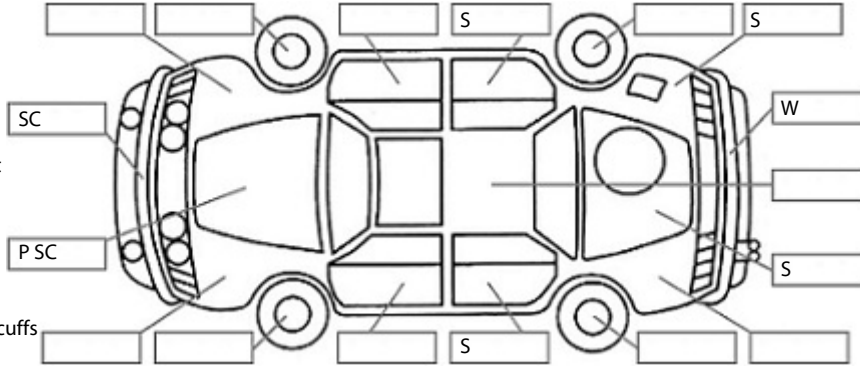

Key:

- S = scratch
- D = dent
- R = rust
- PT = paint defect
- C = crack
- P = pin dent
- * = decals
- SC = stone chips
- W = significant scuffs

Body Inspection Comments

Note: some defects & blemishes may not be displayed in the diagram