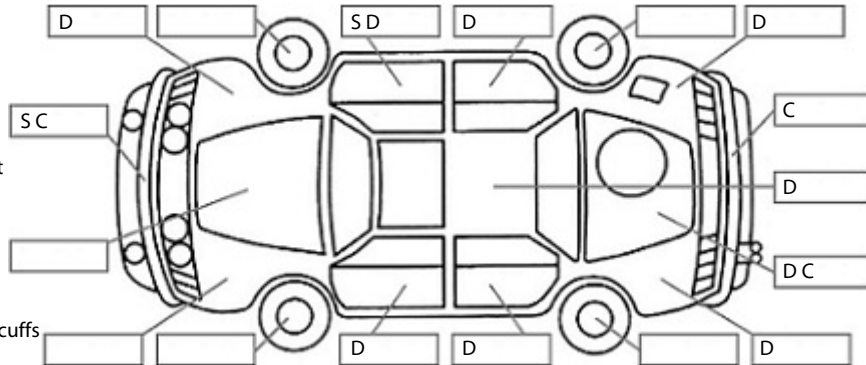

Key:

- S = scratch
- D = dent
- R = rust
- PT = paint defect
- C = crack
- P = pin dent
- * = decals
- SC = stone chips
- W = significant scuffs

Body Inspection Comments

Note: some defects & blemishes may not be displayed in the diagram