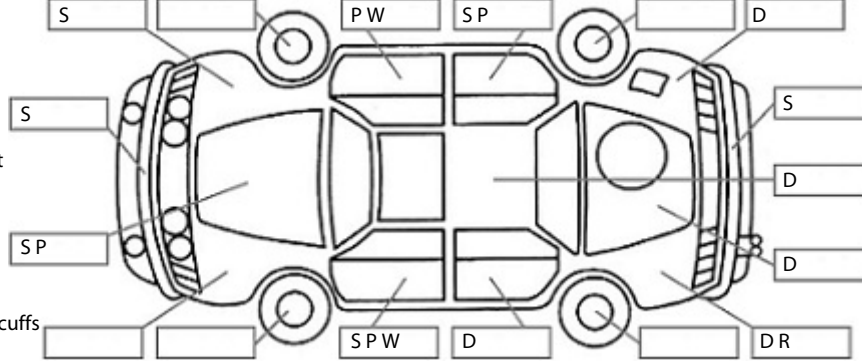

Key:

- S = scratch
- D = dent
- R = rust
- PT = paint defect
- C = crack
- P = pin dent
- * = decals
- SC = stone chips
- W = significant scuffs

Note: some defects & blemishes may not be displayed in the diagram