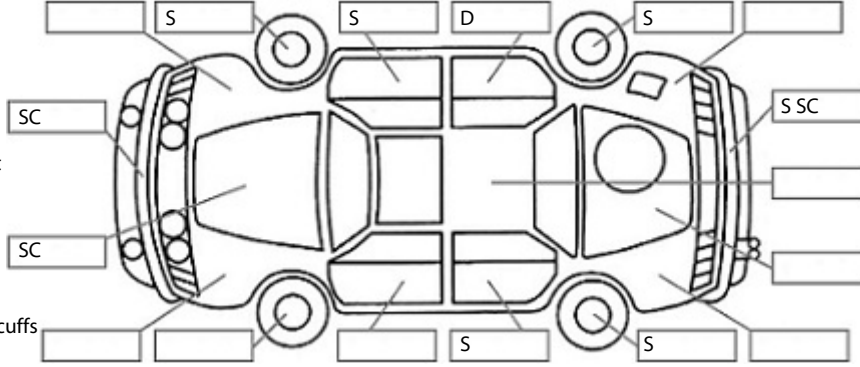

Key:

- S = scratch
- D = dent
- R = rust
- PT = paint defect
- C = crack
- P = pin dent
- * = decals
- SC = stone chips
- W = significant scuffs

Body Inspection Comments

Note: some defects & blemishes may not be displayed in the diagram

Engine Timing Mechanism: Timing Chain
Evidence of Cam Belt Replacement: Not Applicable Kms:

	Pass	Fail	N/A
Engine			
Oil level	✓		
Smoke & fumes	✓		
Performance	✓		
Noise	✓		
Cooling System			
Coolant condition	✓		
Performance	✓		
Radiator / Hoses (visual)	✓		
Transmission			
Operation	✓		
Noise	✓		
Clutch			✓
CV joints	✓		
Wheel bearings	✓		
Brakes			
Performance	✓		
Hand Brake	✓		
Tyres (lowest observed tread depth of tyres)			
Left front	4	mm	
Right front	4	mm	
Left rear	4	mm	
Right rear	4	mm	
Spare		N/A	
Suspension			
Suspension performance	✓		
Steering performance	✓		
Shock absorbers	✓		
Air Conditioning / Heater			
Operation	✓		
Electrical / Accessories			
Head lights	✓		
Tail lights	✓		
Indicators	✓		
Dashboard warning lights	✓		
Wipers (front & rear)	✓		
Window winder FL	✓		
Window winder FR	✓		
Window winder RL	✓		
Window winder RR	✓		
Rear view mirrors	✓		
Radio (basic test only)	✓		
CD (basic test only)	✓		
Number of keys	1		
Central locking	✓		
Remote locking	✓		
Sat. Nav. (basic test only)			✓
Reversing camera			✓