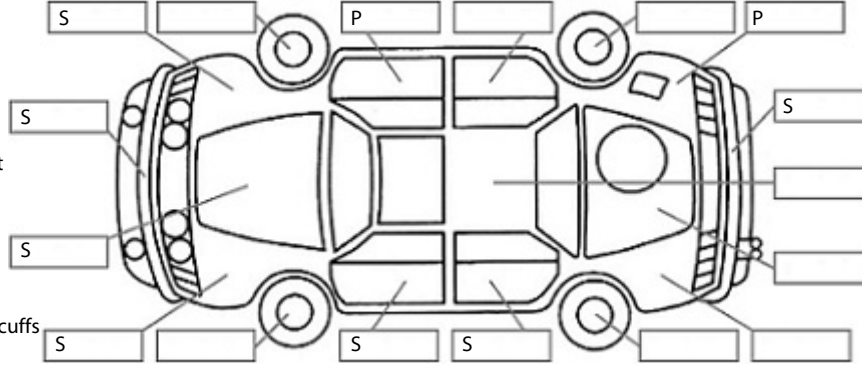

Key:

- S = scratch
- D = dent
- R = rust
- PT = paint defect
- C = crack
- P = pin dent
- * = decals
- SC = stone chips
- W = significant scuffs

Body Inspection Comments

Note: some defects & blemishes may not be displayed in the diagram

Conditions During Body Inspection: Dry

Under Carriage & Under Bonnet Inspection Comments

4WD

Interior Comments

Seats	Poor
Carpets	Good
Panels	Good
Dashboard	Good

General Comments

Hole in left front seat.

Road Conditions During Test Drive: Dry