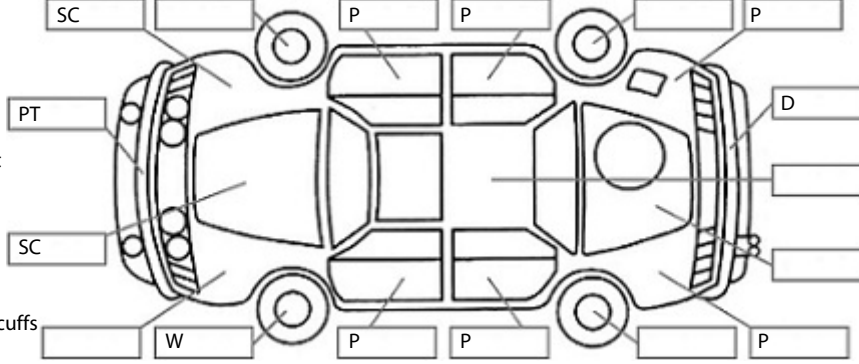

Key:

- S = scratch
- D = dent
- R = rust
- PT = paint defect
- C = crack
- P = pin dent
- * = decals
- SC = stone chips
- W = significant scuffs

Body Inspection Comments

Note: some defects & blemishes may not be displayed in the diagram

Stone chips in front windscreen
Front left tyre is wearing on inner and outer edges. Left rear is starting to wear on outer edge

Conditions During Body Inspection: Dry

Under Carriage & Under Bonnet Inspection Comments