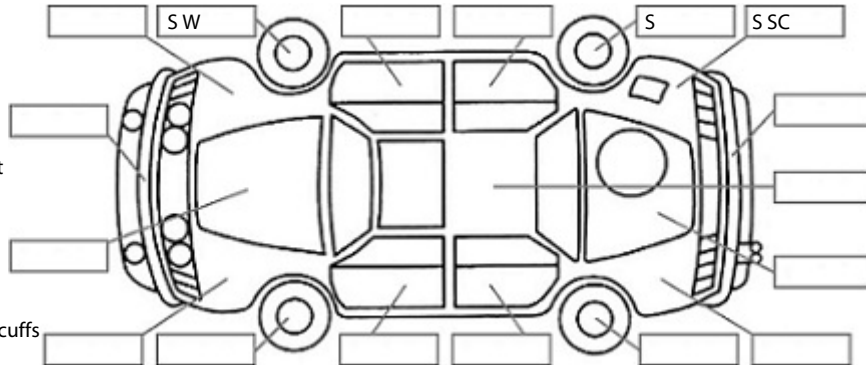

Key:

- S = scratch
- D = dent
- R = rust
- PT = paint defect
- C = crack
- P = pin dent
- * = decals
- SC = stone chips
- W = significant scuffs

Body Inspection Comments

Note: some defects & blemishes may not be displayed in the diagram

Engine Timing Mechanism: Timing Chain
 Evidence of Cam Belt Replacement: Not Applicable Kms:

	Pass	Fail	N/A
Engine			
Oil level	✓		
Smoke & fumes	✓		
Performance	✓		
Noise	✓		
Cooling System			
Coolant condition	✓		
Performance	✓		
Radiator / Hoses (visual)	✓		
Transmission			
Operation	✓		
Noise	✓		
Clutch			✓
CV joints	✓		
Wheel bearings	✓		
Brakes			
Performance	✓		
Hand Brake	✓		
Tyres (lowest observed tread depth of tyres)			
Left front	3.0	mm	
Right front	5.0	mm	
Left rear	3.0	mm	
Right rear	4.0	mm	
Spare	N/A		
Suspension			
Suspension performance	✓		
Steering performance	✓		
Shock absorbers	✓		
Air Conditioning / Heater			
Operation	✓		
Electrical / Accessories			
Head lights	✓		
Tail lights	✓		
Indicators	✓		
Dashboard warning lights	✓		
Wipers (front & rear)	✓		
Window winder FL	✓		
Window winder FR	✓		
Window winder RL	✓		
Window winder RR	✓		
Rear view mirrors	✓		
Radio (basic test only)	✓		
CD (basic test only)			✓
Number of keys	2		
Central locking	✓		
Remote locking	✓		
Sat. Nav. (basic test only)			✓
Reversing camera		✓	