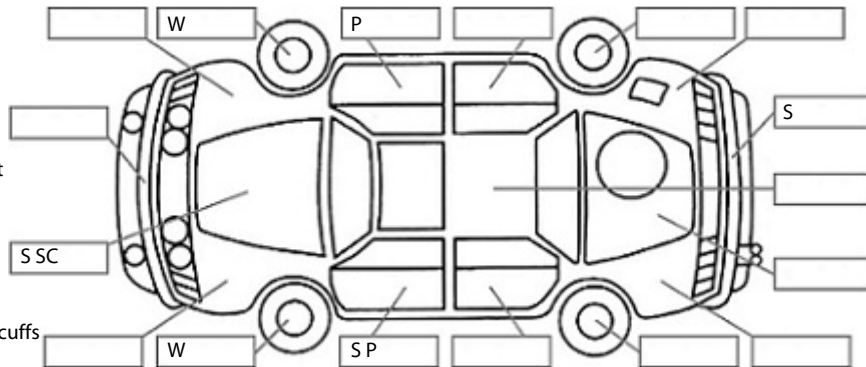

Make: Toyota	Model: Aqua	Body Style: Hatchback
Year: 2014	Registration: QMZ757	Reg Expiry: 24 Sep 2025
WoF Expiry: 14 Mar 2025	Odometer: 28,409 Kms	Good No: 26383238
VIN: 7AT0H65YX24362398	Next Service: 36000	Service History: No

Key:

- S = scratch
- D = dent
- R = rust
- PT = paint defect
- C = crack
- P = pin dent
- * = decals
- SC = stone chips
- W = significant scuffs

Body Inspection Comments

Note: some defects & blemishes may not be displayed in the diagram

Engine Timing Mechanism: Timing Chain
 Evidence of Cam Belt Replacement: Not Applicable Kms:

	Pass	Fail	N/A
Engine			
Oil level	✓		
Smoke & fumes	✓		
Performance	✓		
Noise	✓		
Cooling System			
Coolant condition	✓		
Performance	✓		
Radiator / Hoses (visual)	✓		
Transmission			
Operation	✓		
Noise	✓		
Clutch			✓
CV joints	✓		
Wheel bearings	✓		
Brakes			
Performance	✓		
Hand Brake	✓		
Tyres (lowest observed tread depth of tyres)			
Left front	6.5	mm	
Right front	7.0	mm	
Left rear	6.0	mm	
Right rear	7.0	mm	
Spare	N/A		
Suspension			
Suspension performance	✓		
Steering performance	✓		
Shock absorbers	✓		
Air Conditioning / Heater			
Operation	✓		
Electrical / Accessories			
Head lights	✓		
Tail lights	✓		
Indicators	✓		
Dashboard warning lights	✓		
Wipers (front & rear)	✓		
Window winder FL	✓		
Window winder FR	✓		
Window winder RL	✓		
Window winder RR	✓		
Rear view mirrors	✓		
Radio (basic test only)	✓		
CD (basic test only)			✓
Number of keys	2		
Central locking	✓		
Remote locking	✓		
Sat. Nav. (basic test only)	✓		
Reversing camera	✓		