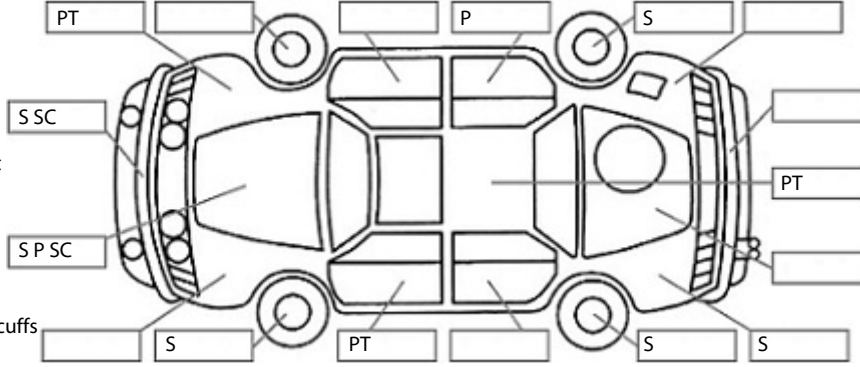

<b>Make:</b> Honda	<b>Model:</b> FIT	<b>Body Style:</b> Hatchback
<b>Year:</b> 2007	<b>Registration:</b> LSR917	<b>Reg Expiry:</b> 19 Jul 2025
<b>WoF Expiry:</b> 19 Aug 2025	<b>Odometer:</b> 115,412 Kms	<b>Good No:</b> 26383152
<b>VIN:</b> 7AT08G2YX18400926	<b>Next Service:</b> 116,000km	<b>Service History:</b> No

**Key:**

- S = scratch
- D = dent
- R = rust
- PT = paint defect
- C = crack
- P = pin dent
- \* = decals
- SC = stone chips
- W = significant scuffs

**Body Inspection Comments**

Door window weatherstrips are chipped.

Note: some defects & blemishes may not be displayed in the diagram

Conditions During Body Inspection: Dry

**Under Carriage & Under Bonnet Inspection Comments**

Noise in pulley area when AC is on.  
Engine oil leak.