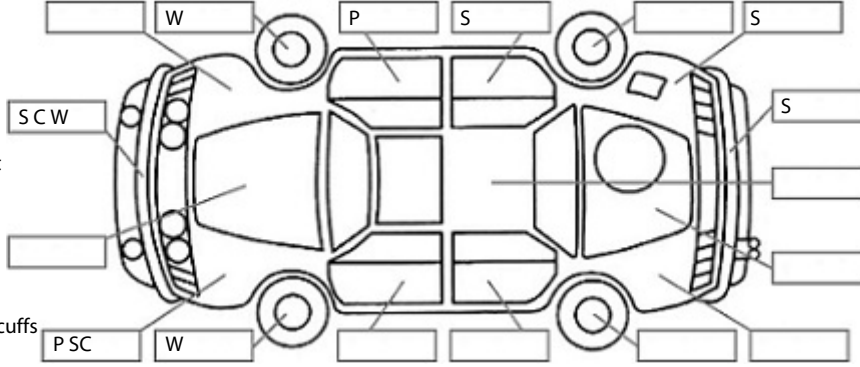

Make: Nissan	Model: NV350	Body Style: Wagon
Year: 2017	Registration: PBQ963	Reg Expiry: 17 Feb 2025
WoF Expiry: 22 Nov 2025	Odometer: 106,351 Kms	Good No: 26382100
VIN: 7AT0DH8RX21100929	Next Service: 116000	Service History: No

Key:

- S = scratch
- D = dent
- R = rust
- PT = paint defect
- C = crack
- P = pin dent
- * = decals
- SC = stone chips
- W = significant scuffs

Body Inspection Comments

Minor chip in screen, passenger side

Note: some defects & blemishes may not be displayed in the diagram

Conditions During Body Inspection: Dry

Under Carriage & Under Bonnet Inspection Comments

Minor pinch weld dent

Interior Comments

Seats	drivers seat bolster torn
Carpets	Average
Panels	Average
Dashboard	Average