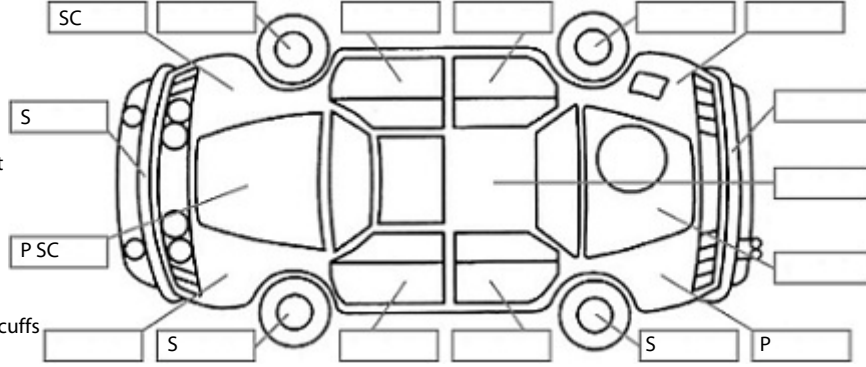

Make: Honda	Model: Stepwagon	Body Style: Wagon
Year: 2010	Registration: PBJ496	Reg Expiry: 23 Nov 2024
WoF Expiry: 02 Oct 2025	Odometer: 183,464 Kms	Good No: 26381891
VIN: 7AT08G87X22105155	Next Service: 192,000kms	Service History: No

Key:

- S = scratch
- D = dent
- R = rust
- PT = paint defect
- C = crack
- P = pin dent
- * = decals
- SC = stone chips
- W = significant scuffs

Body Inspection Comments

Note: some defects & blemishes may not be displayed in the diagram

8seater.
Factory tyre sealer in boot(covered in quarter panel trim).

Conditions During Body Inspection: Dry

Under Carriage & Under Bonnet Inspection Comments

Interior Comments

Seats	Good
Carpets	Good
Panels	Good
Dashboard	Good