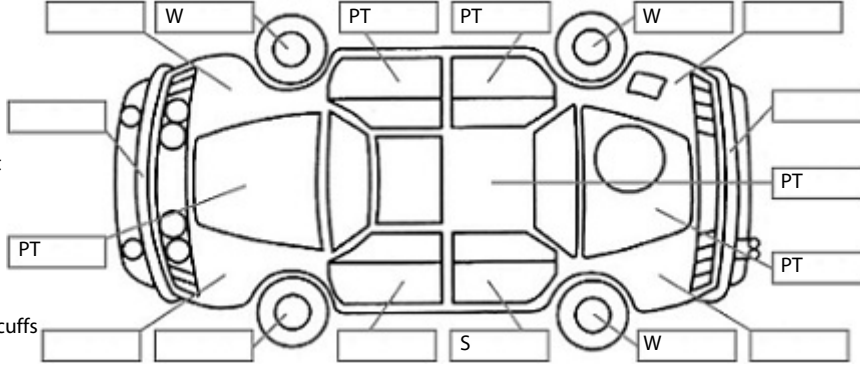

Make: Toyota	Model: Wish	Body Style: Wagon
Year: 2009	Registration: PJU649	Reg Expiry: 24 Jan 2025
WoF Expiry: 01 Jan 2026	Odometer: 103,044 Kms	Good No: 26381532
VIN: 7AT0H64BX22007383	Next Service: 110,440 km	Service History: No

Key:

- S = scratch
- D = dent
- R = rust
- PT = paint defect
- C = crack
- P = pin dent
- * = decals
- SC = stone chips
- W = significant scuffs

Body Inspection Comments

Note: some defects & blemishes may not be displayed in the diagram

Engine Timing Mechanism: Timing Chain
Evidence of Cam Belt Replacement: Not Applicable Kms:

	Pass	Fail	N/A
Engine			
Oil level	✓		
Smoke & fumes	✓		
Performance	✓		
Noise	✓		
Cooling System			
Coolant condition	✓		
Performance	✓		
Radiator / Hoses (visual)	✓		
Transmission			
Operation	✓		
Noise	✓		
Clutch			✓
CV joints	✓		
Wheel bearings	✓		
Brakes			
Performance	✓		
Hand Brake	✓		
Tyres (lowest observed tread depth of tyres)			
Left front	9.0	mm	
Right front	9.0	mm	
Left rear	6.0	mm	
Right rear	7.0	mm	
Spare	Yes		
Suspension			
Suspension performance	✓		
Steering performance	✓		
Shock absorbers	✓		
Air Conditioning / Heater			
Operation	✓		
Electrical / Accessories			
Head lights	✓		
Tail lights	✓		
Indicators	✓		
Dashboard warning lights	✓		
Wipers (front & rear)	✓		
Window winder FL	✓		
Window winder FR	✓		
Window winder RL	✓		
Window winder RR	✓		
Rear view mirrors	✓		
Radio (basic test only)	✓		
CD (basic test only)	✓		
Number of keys	1		
Central locking	✓		
Remote locking	✓		
Sat. Nav. (basic test only)			✓
Reversing camera	✓		